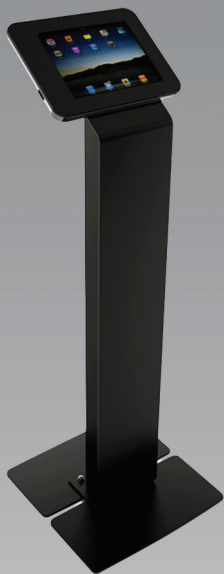

THE FITTING INNOVATION

Science and art have come together in the PXIII web-based club fitting solution from Pro-Fit.

PXIII is built on three pillars: club length, dead weight, and swing weight. No one else in the industry looks at these three pillars collectively. This revolutionary, patented fitting system is now available to pros in an intuitive, on-line application that not only makes fitting more accurate and effective, but easier. Pros, you may not even need a fitting cart -- just a few basic measurement tools and access to a computer, tablet or smart phone. The minimal tools required and the pricing structure of PXIII will make your fitting business a profit generator.

SPECIAL INTRODUCTORY OFFER

Optional fitting station available at discounted pricing.

The PXIII system is available for a limited time for just **\$995*** and includes:

- Unlimited access to the patented PXIII on-line fitting system
- Support from PGA Professionals who are experts in fitting and in the PXIII system
- Wall-mounted ruler
- Grip strength tester
- Signage and marketing materials